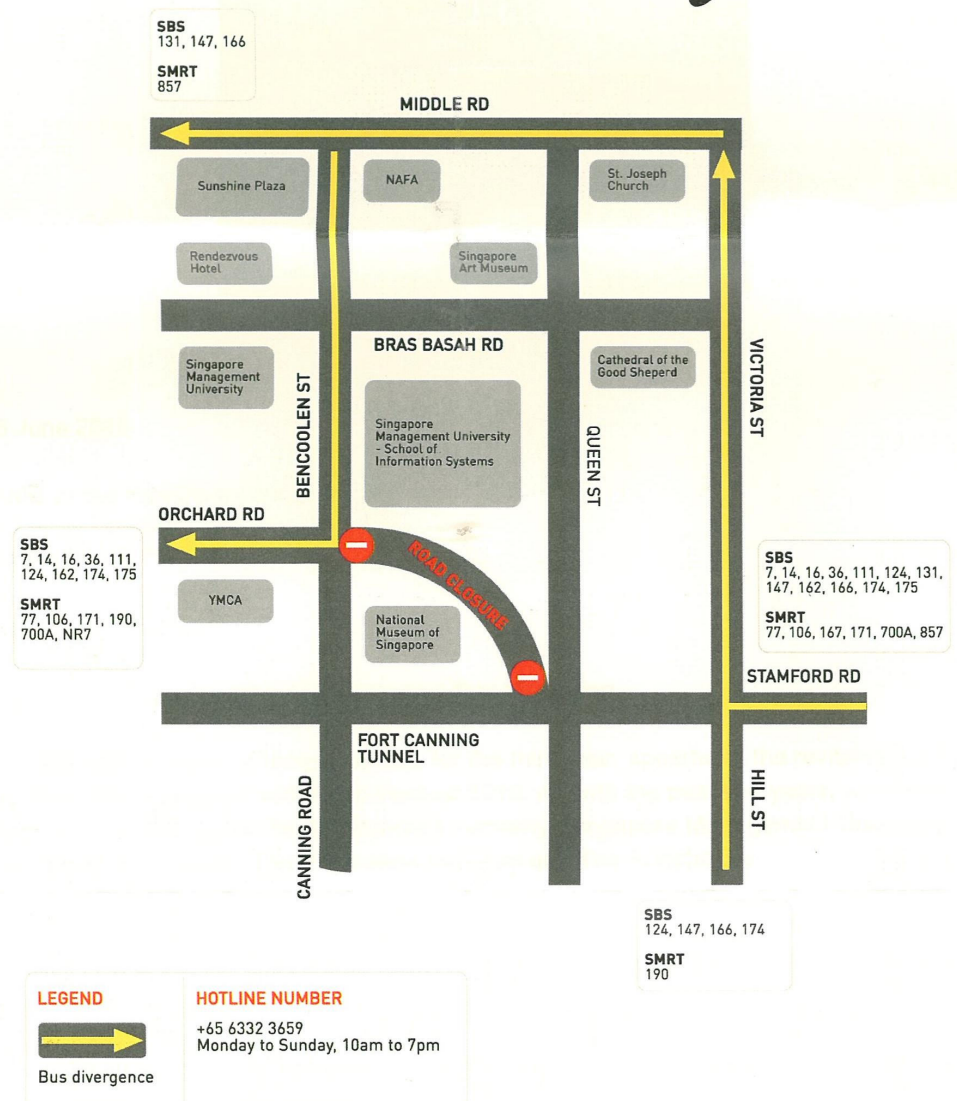

To facilitate a smooth journey to Flutes, the road closure map is reproduced for reference.

## Road Closure Details:

- Thursday 15 July 2010, from 1.00am till 5.00am
- Friday 16 July 2010, from 1.00am till 5.00am
- Friday, 16 July 2010, 9.30pm till 3.00am (Saturday)
- Sunday 18 July 2010, 12.00am till 4.00am